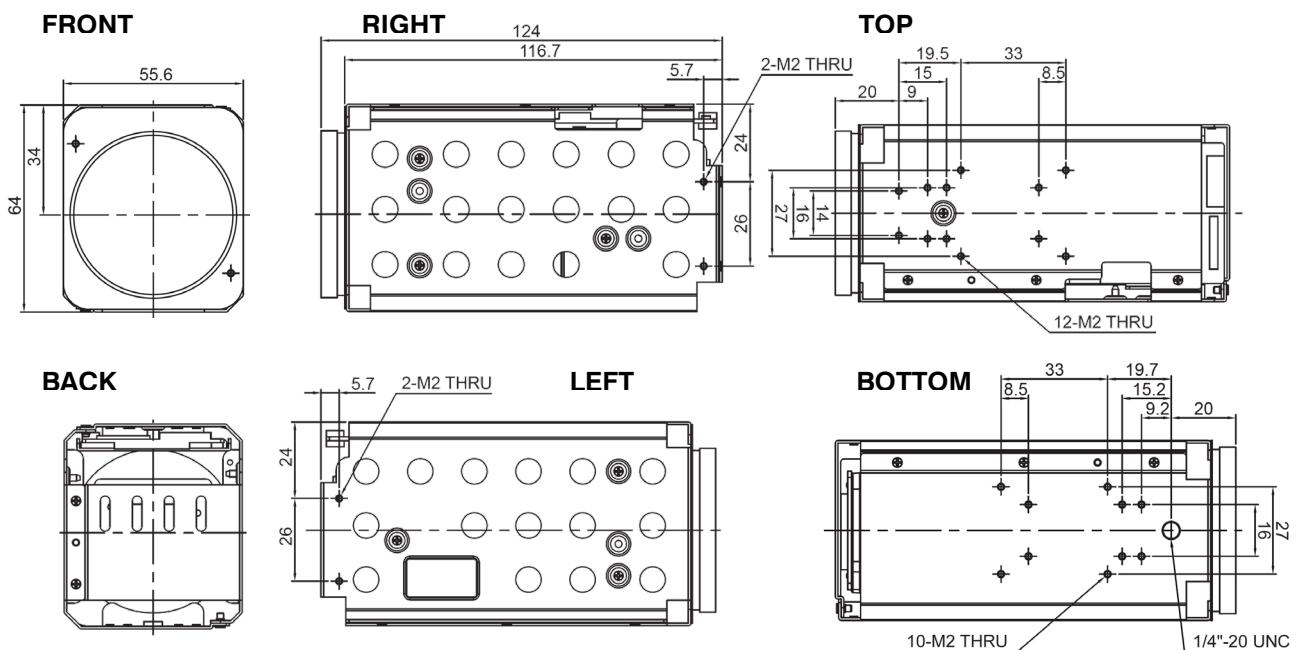

FEATURES

- 1/2.3" Sony Pregius IMX392LQR-C CMOS global shutter sensor.
- 1080p – 60/50/30/25 fps, 720p – 60/50/30/25 fps.
- 36x Optical Zoom & 32x Digital Zoom.
- Video Out: LVDS (single mode), EX-SDI, CVBS
- Digital Image Stabilization and Noise Reduction.
- Privacy Mask Function and Intelligent Motion Detection.
- External trigger and strobe out capability.
- Day & Night mode - Infrared Cut filter Removal (ICR).
- High/Back Light Compensation (HLC/BLC).
- Serial VISCA, Pelco - D/P Control Protocol.

AS-CAM-36LGHD-A

Dimensions

AS-CAM-36LGHD-A					
Total Pixels	1,936(H) x 1,226(V) = 2.37M pixels		Eff. Pixels	1,936(H) x 1,216(V) = 2.35M pixels	
Video Modes	1080p60/50/30/25 fps, (only single LVDS mode) 720p/60/50/30/25 fps		Min. Illum.	Color(1/30s, 48dB) : 0.3 lux , Color DSS(1/2s, 48dB) : 0.06 lux	
S/N ratio	more than 50dB (AGC off)		F. length	f = 6.0 mm ~ 216.0 mm	
Aperture	F1.5 (wide) ~ F4.8 (tele)		Exposure	Auto/Iris Priority/Shutter Priority/Manual	
View Angle Wide/Tele	59.13° (D)	52.62° (H)	31.08° (V)	Shutter spd.	1/30(25) ~ 1/20,000 sec
	2.24° (D)	1.95° (H)	1.1° (V)		Iris
Day & Night	Day / Night		Brightness	0-14 steps	
Min. Distance	Wide: 0.1 m, Tele: 1.5 m (Focus near limit must be set)		DSS	Off / 2x / 4x / 8x / 16x / 32x (/64x : 60 or 50fps mode only)	
Backlight	OFF / BLC / HLC		White Bal.	Auto/One Push/Manual/Indoor/Outdoor	
Sharpness	0 - 10 steps		DNR	OFF / Low / Middle / High / Auto	
Defog	OFF / ON (Auto/Manual)		Privacy	Mask OFF / ON 8 positions	
Mirror	OFF / H / V / H&V		Motion	Detection OFF / 3 positions	
Control Protocol	Serial VISCA Pelco-D / P		Baud Rate	9600 / 19200 / 38400 / 57600 / 115200	
Voltage	9 - 15V DC		Current	550mA	
Storage	-20°C – +60°C (Humidity: 0%RH – 90%RH)		Operation	-10°C – +50°C (Humidity: 0%RH – 90%RH)	
Dimensions	124(L) x 55.6(W) x 64(H) (mm)		Weight	416g	