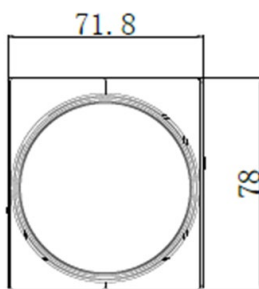

HARRIER 52x AF-ZOOM IP CAMERA AS-CAM-52IPHD-A

- 1080p 30fps Ethernet IP H.265/H.264 block camera
- 52x optical zoom, 16x digital zoom
- Three IP video streams output
- ONVIF and Open SDK

FEATURES

- Sony IMX385 1/2" CMOS sensor
- Main stream: 1080p – 30/25 fps, 720p – 30/25 fps
- Two sub streams: 576p – 30/25 fps, 288p – 30/25 fps
- 52x optical zoom & 16x digital zoom
- H.265/H.264 IP Video Out
- Shutter speed 1/25~1/100,000
- Digital Image Stabilization and 2D/3D Noise Reduction
- Privacy Mask Function and Intelligent Motion Detection
- Antiflicker / Defog modes
- Day & Night mode - Infrared Cut filter Removal (ICR)
- High/Back Light Compensation (HLC/BLC)

AS-CAM-52IPHD-A

Dimensions

FRONT

RIGHT

BOTTOM

AS-CAM-52IPHD-A			
Output	IP, H.265/264, main & sub streams	Resolution	2M pixels
Video Comp. ¹	H.265 / H.264	O/P Bitrate ³	64 Kbps~16Mbps
Video Modes	1920x1080 – 30/25 fps 1280x720 – 30/25 fps 720x576 – 30/25 fps 352x288 – 30/25 fps	Protocol	TCP/IP, ICMP, HTTP, HTTPS, FTP, DHCP, DNS, DDNS, RTP, RTSP, RTCP, PPPoE, NTP, UPnP, SMTP, SNMP, IGMP, QoS, RTMP, IPV6, MTU
Aperture	F1.4 (wide) ~ F4.5 (tele)	Focal Length	f = 5.7 mm ~ 296.4 mm
Shutter spd. ²	1/25 ~ 1/100,000 sec	Min. Distance	0.1 - 2m (Wide - Tele)
Minimum Illumination	0.002lux (F1.5, AGC ON) color 0.0002lux (F1.5, AGC ON) B/W	Focus	Auto / Manual / Semi-auto / One time Focus (Auto)
Viewing Angle	Wide: 65.3° Tele: 1.5°	WDR ⁴	Super WDR / Digital WDR / 1-100 adjustable
DNR ⁵	2D / 3D	Day & Night	Day / Night
Image Adjustment	Saturation, Brightness, Contrast, Sharpness, Hue	Audio Compression	G.711A, G.711U, G.726, AAC
Control Protocol	ONVIF 2.4, Http - Get / Post Active register	Other Features	Motion detection, Defog, Area intrusion, Privacy, BLC / HLC ⁶ , AGC ⁷ .
Voltage	12 ± 10%V DC	Power	Max.: 5.5W; typical: ~.2.8W
Storage	-10°C – +60°C (Humidity: 0%RH – 95%RH)	Operation	-10°C – +60°C (Humidity: 0%RH – 95%RH)
Dimensions	177.5(L) x 71.8(W) x 78(H) (mm)	Weight	~930g