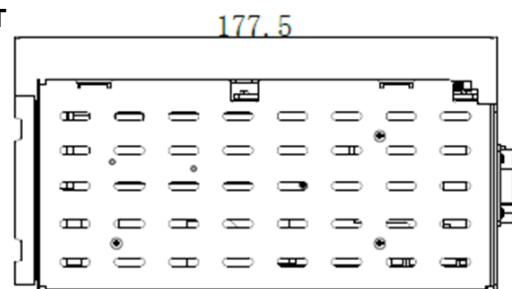

HARRIER 52x AF-ZOOM IP CAMERA AS-CAM-52IPHD-A

- 1080p 30fps Ethernet IP H.265/H.264 block camera
- 52x optical zoom, 16x digital zoom
- Three IP video streams output
- ONVIF and Open SDK

FEATURES

- Sony IMX385 1/2" CMOS sensor
- Main stream: 1080p – 30/25 fps, 720p – 30/25 fps
- Two sub streams: 576p – 30/25 fps, 288p – 30/25 fps
- 52x optical zoom & 16x digital zoom
- H.265/H.264 IP Video Out
- Shutter speed 1/25~1/100,000
- Digital Image Stabilization and 2D/3D Noise Reduction
- Privacy Mask Function and Intelligent Motion Detection
- Antiflicker / Defog modes
- Day & Night mode - Infrared Cut filter Removal (ICR)
- High/Back Light Compensation (HLC/BLC)

AS-CAM-52IPHD-A

Dimensions

FRONT

RIGHT

BOTTOM

AS-CAM-52IPHD-A			
Output	IP, H.265/264, main & sub streams	Resolution	2M pixels
Video Comp. ¹	H.265 / H.264	O/P Bitrate ³	64 Kbps~16Mbps
Video Modes	1920x1080 – 30/25 fps 1280x720 – 30/25 fps 720x576 – 30/25 fps 352x288 – 30/25 fps	Protocol	TCP/IP, ICMP, HTTP, HTTPS, FTP, DHCP, DNS, DDNS, RTP, RTSP, RTCP, PPPoE, NTP, UPnP, SMTP, SNMP, IGMP, QoS, RTMP, IPV6, MTU
Aperture	F1.4 (wide) ~ F4.5 (tele)	Focal Length	f = 5.7 mm ~ 296.4 mm
Shutter spd. ²	1/25 ~ 1/100,000 sec	Min. Distance	0.1 - 2m (Wide - Tele)
Minimum Illumination	0.002lux (F1.5, AGC ON) color 0.0002lux (F1.5, AGC ON) B/W	Focus	Auto / Manual / Semi-auto / One time Focus (Auto)
Viewing Angle	Wide: 65.3° Tele: 1.5°	WDR ⁴	Super WDR / Digital WDR / 1-100 adjustable
DNR ⁵	2D / 3D	Day & Night	Day / Night
Image Adjustment	Saturation, Brightness, Contrast, Sharpness, Hue	Audio Compression	G.711A, G.711U, G.726, AAC
Control Protocol	ONVIF 2.4, Http - Get / Post Active register	Other Features	Motion detection, Defog, Area intrusion, Privacy, BLC / HLC ⁶ , AGC ⁷ .
Voltage	12 ± 10%V DC	Power	Max.: 5.5W; typical: ~.2.8W
Storage	-10°C – +60°C (Humidity: 0%RH – 95%RH)	Operation	-10°C – +60°C (Humidity: 0%RH – 95%RH)
Dimensions	177.5(L) x 71.8(W) x 78(H) (mm)	Weight	~930g