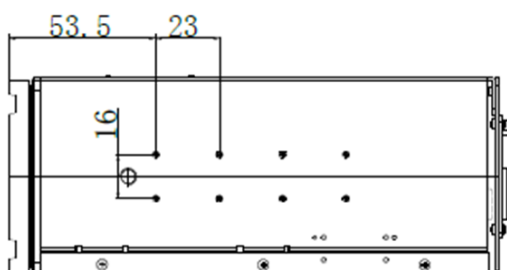

AS-CAM-52IPHD-A

Dimensions

FRONT

RIGHT

BOTTOM

AS-CAM-52IPHD-A			
Output	IP, H.265/264, main & sub streams	Resolution	2M pixels
Video Comp. ¹	H.265 / H.264	O/P Bitrate ³	64 Kbps~16Mbps
Video Modes	1920x1080 – 30/25 fps 1280x720 – 30/25 fps 720x576 – 30/25 fps 352x288 – 30/25 fps	Protocol	TCP/IP, ICMP, HTTP, HTTPS, FTP, DHCP, DNS, DDNS, RTP, RTSP, RTCP, PPPoE, NTP, UPnP, SMTP, SNMP, IGMP, QoS, RTMP, IPV6, MTU
Aperture	F1.4 (wide) ~ F4.5 (tele)	Focal Length	f = 5.7 mm ~ 296.4 mm
Shutter spd. ²	1/25 ~ 1/100,000 sec	Min. Distance	0.1 - 2m (Wide - Tele)
Minimum Illumination	0.002lux (F1.5, AGC ON) color 0.0002lux (F1.5, AGC ON) B/W	Focus	Auto / Manual / Semi-auto / One time Focus (Auto)
Viewing Angle	Wide: 65.3° Tele: 1.5°	WDR ⁴	Super WDR / Digital WDR / 1-100 adjustable
DNR ⁵	2D / 3D	Day & Night	Day / Night
Image Adjustment	Saturation, Brightness, Contrast, Sharpness, Hue	Audio Compression	G.711A, G.711U, G.726, AAC
Control Protocol	ONVIF 2.4, Http - Get / Post Active register	Other Features	Motion detection, Defog, Area intrusion, Privacy, BLC / HLC ⁶ , AGC ⁷ .
Voltage	12 ± 10%V DC	Power	Max.: 5.5W; typical: ~.2.8W
Storage	-10°C – +60°C (Humidity: 0%RH – 95%RH)	Operation	-10°C – +60°C (Humidity: 0%RH – 95%RH)
Dimensions	177.5(L) x 71.8(W) x 78(H) (mm)	Weight	~930g